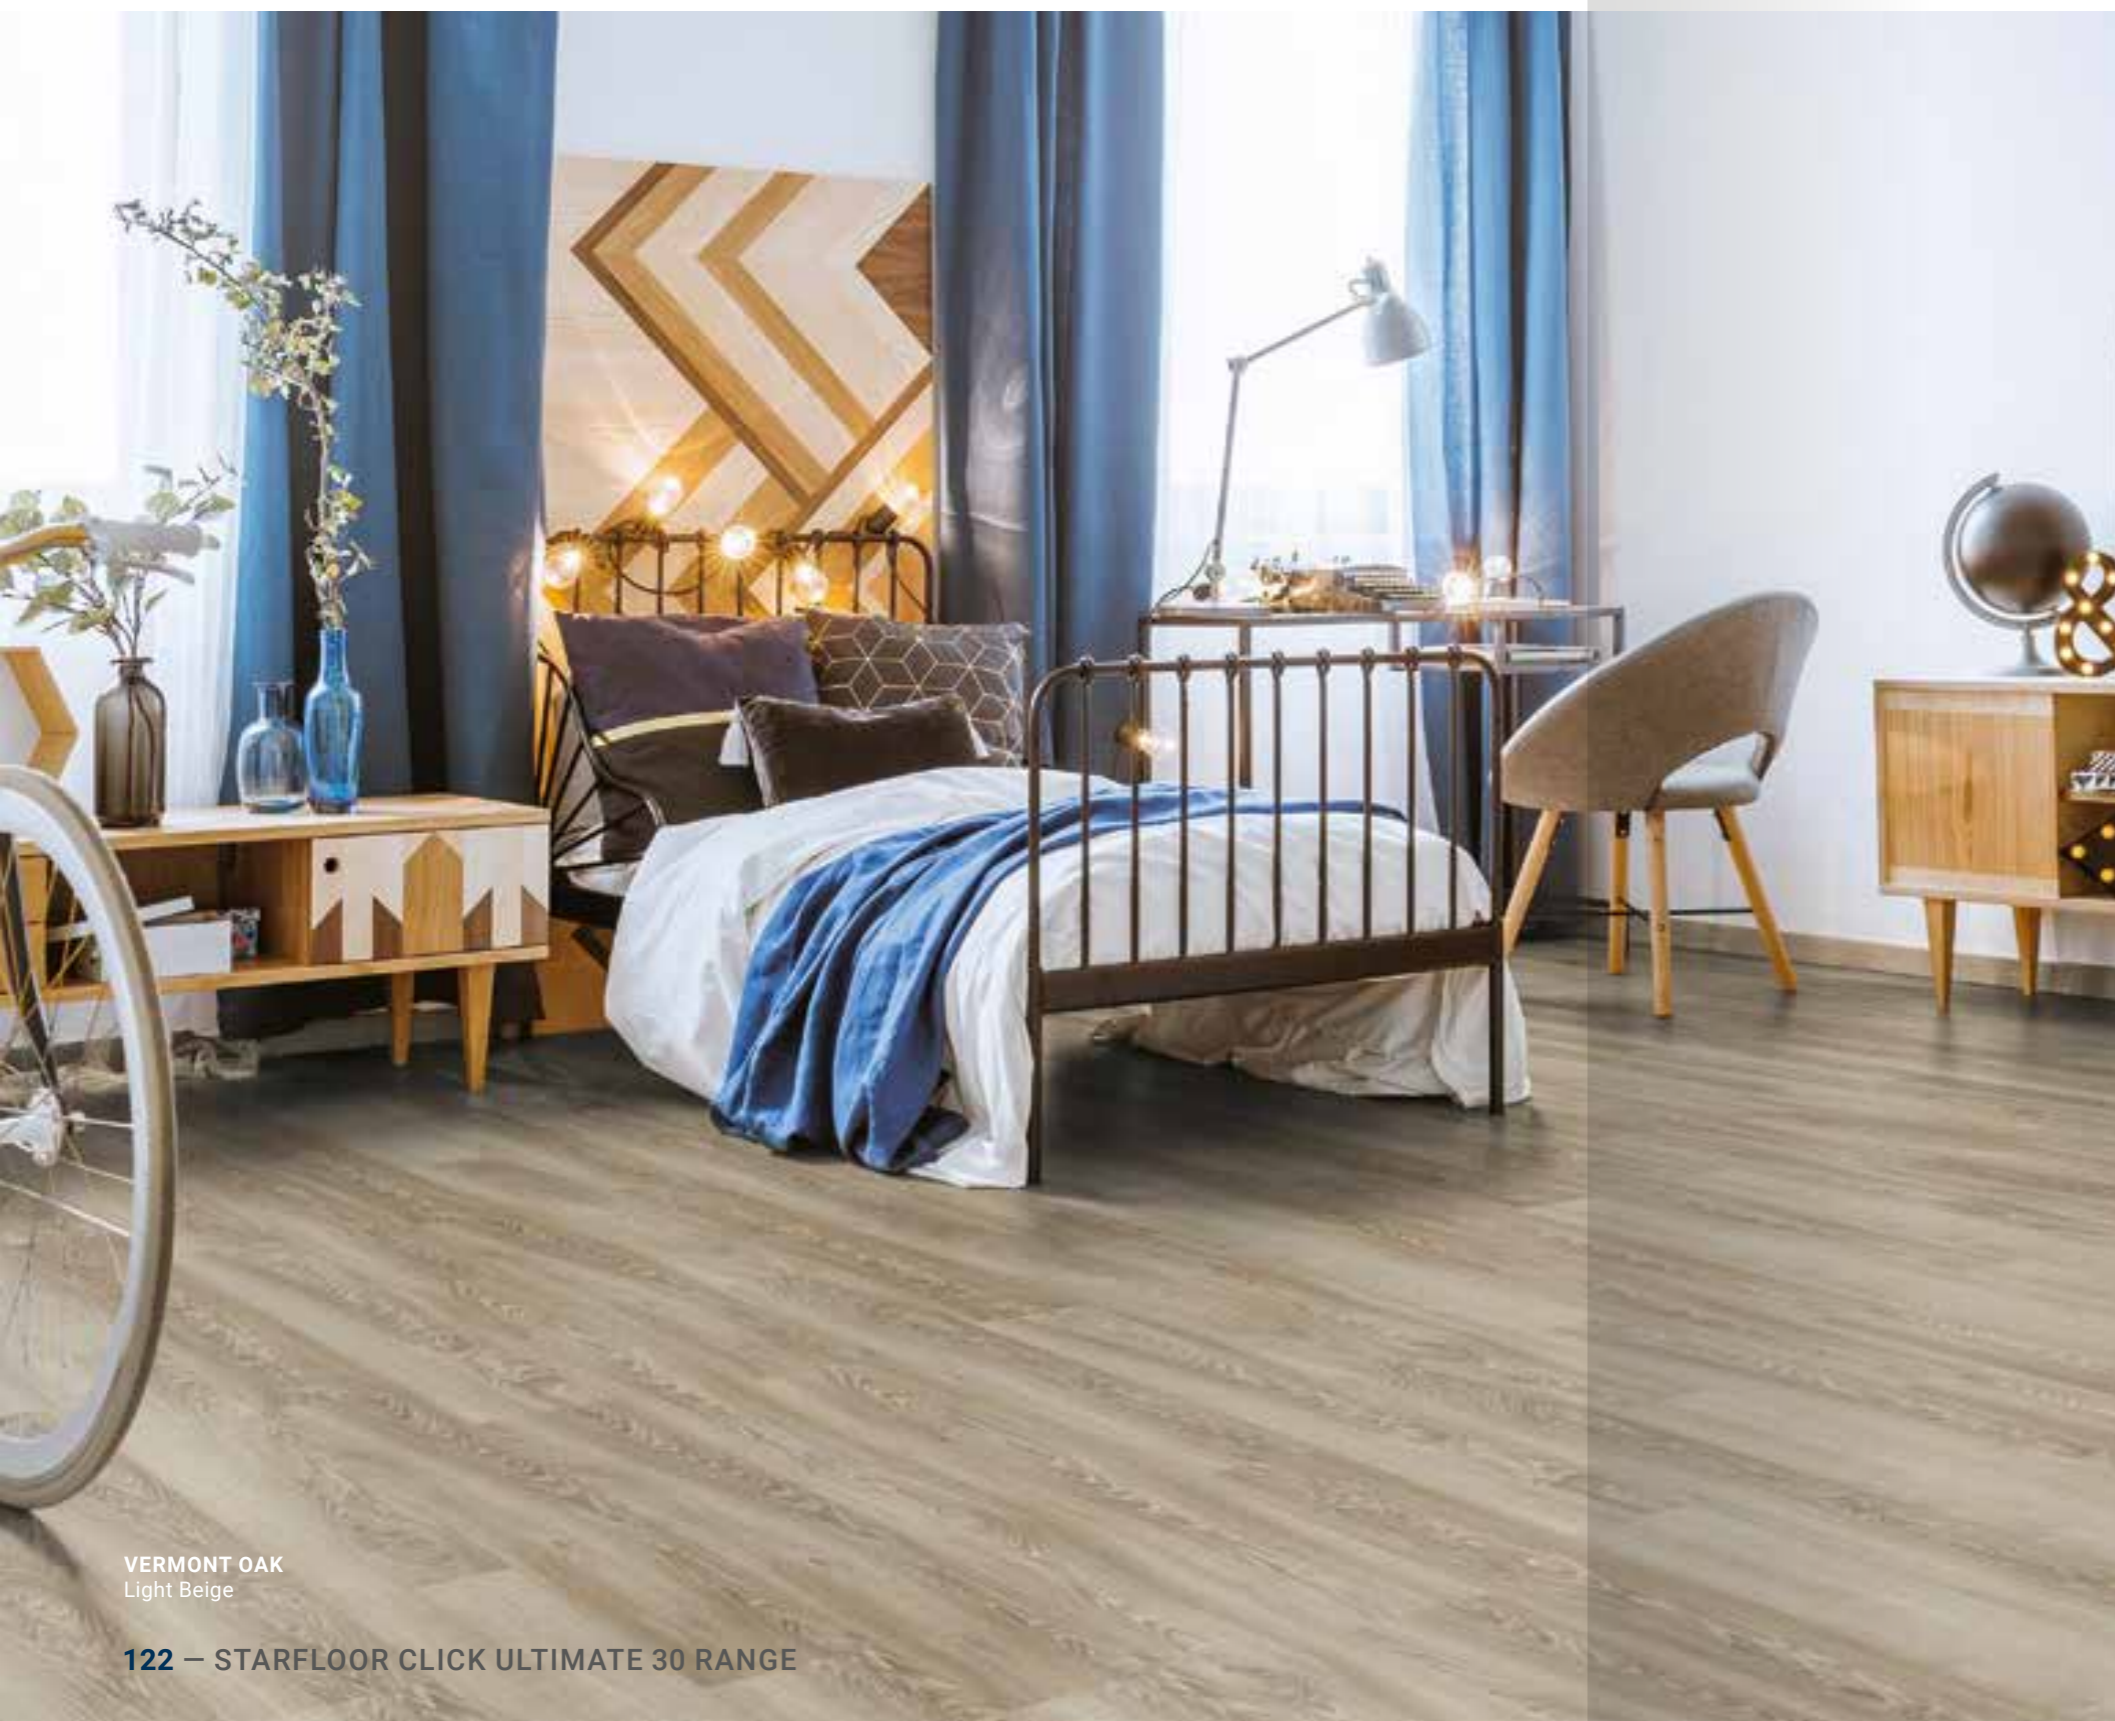

Scale 1:2

Scale 1:6

VERMONT OAK

Vermont Oak displays distinctive patterns known as 'cathedrals' in its grain and has very few knots, bringing the warm, textured feel of a wood cabin to your home. The colour gradient at the edges points to the beauty of natural wood.

15 years
GUARANTEE
RESIDENTIAL
USE

4 sides beveled
4V, standard

Dimensions:
17,8 x 121,3 cm

VERMONT OAK
Light Beige

LIGHT BEIGE
36004000
Matching skirting 35949000

MEDIUM GREY
36004001
Matching skirting 35949001