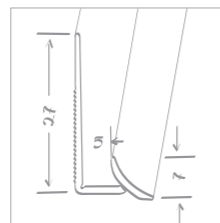

ALUMINIUM SKIRTING BOTTOM