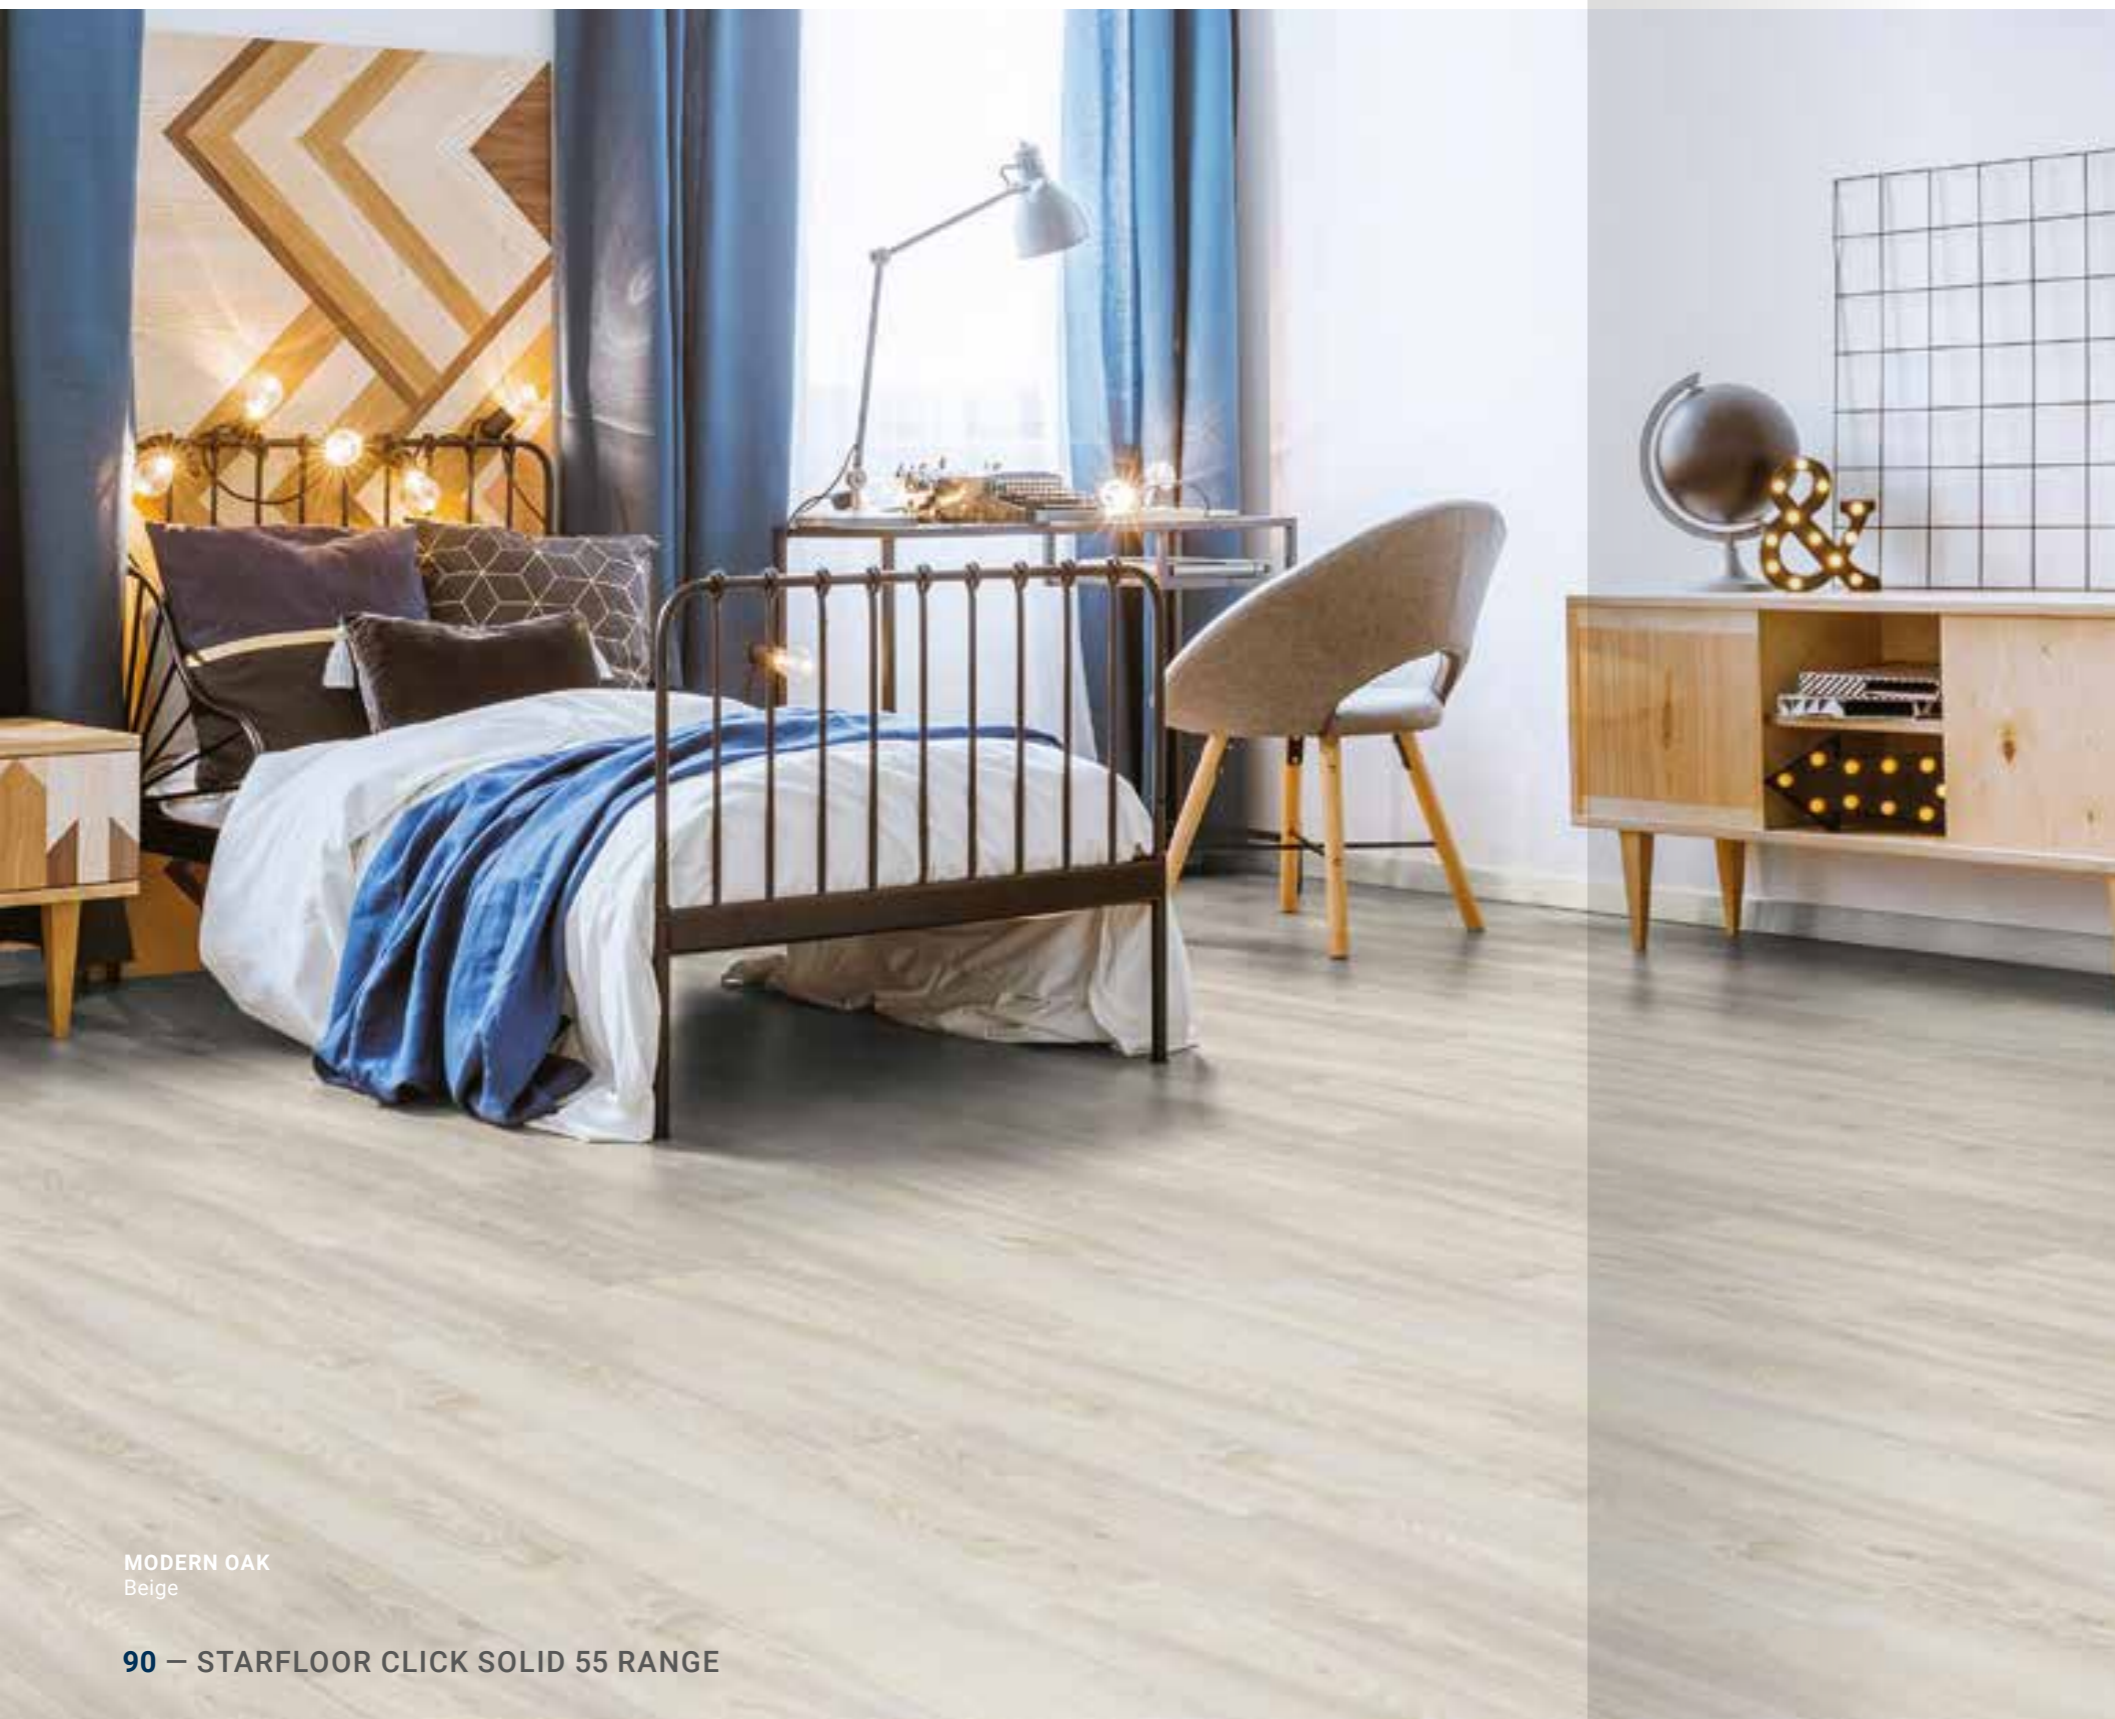

Scale 1:2

Scale 1:6

ENGLISH OAK
GREY BEIGE
36021029

Scale 1:2

Scale 1:6

ENGLISH OAK
LIGHT BEIGE
36021028

Scale 1:2

Scale 1:6

STARFLOOR CLICK
SOLID 55/55PLUS

MODERN OAK

Classic pattern which is as timeless as the colour range. Modern Oak is fitting every demand and lifestyle.

The natural surface structure provides a natural feel and touch and is adding serenity to every interior.