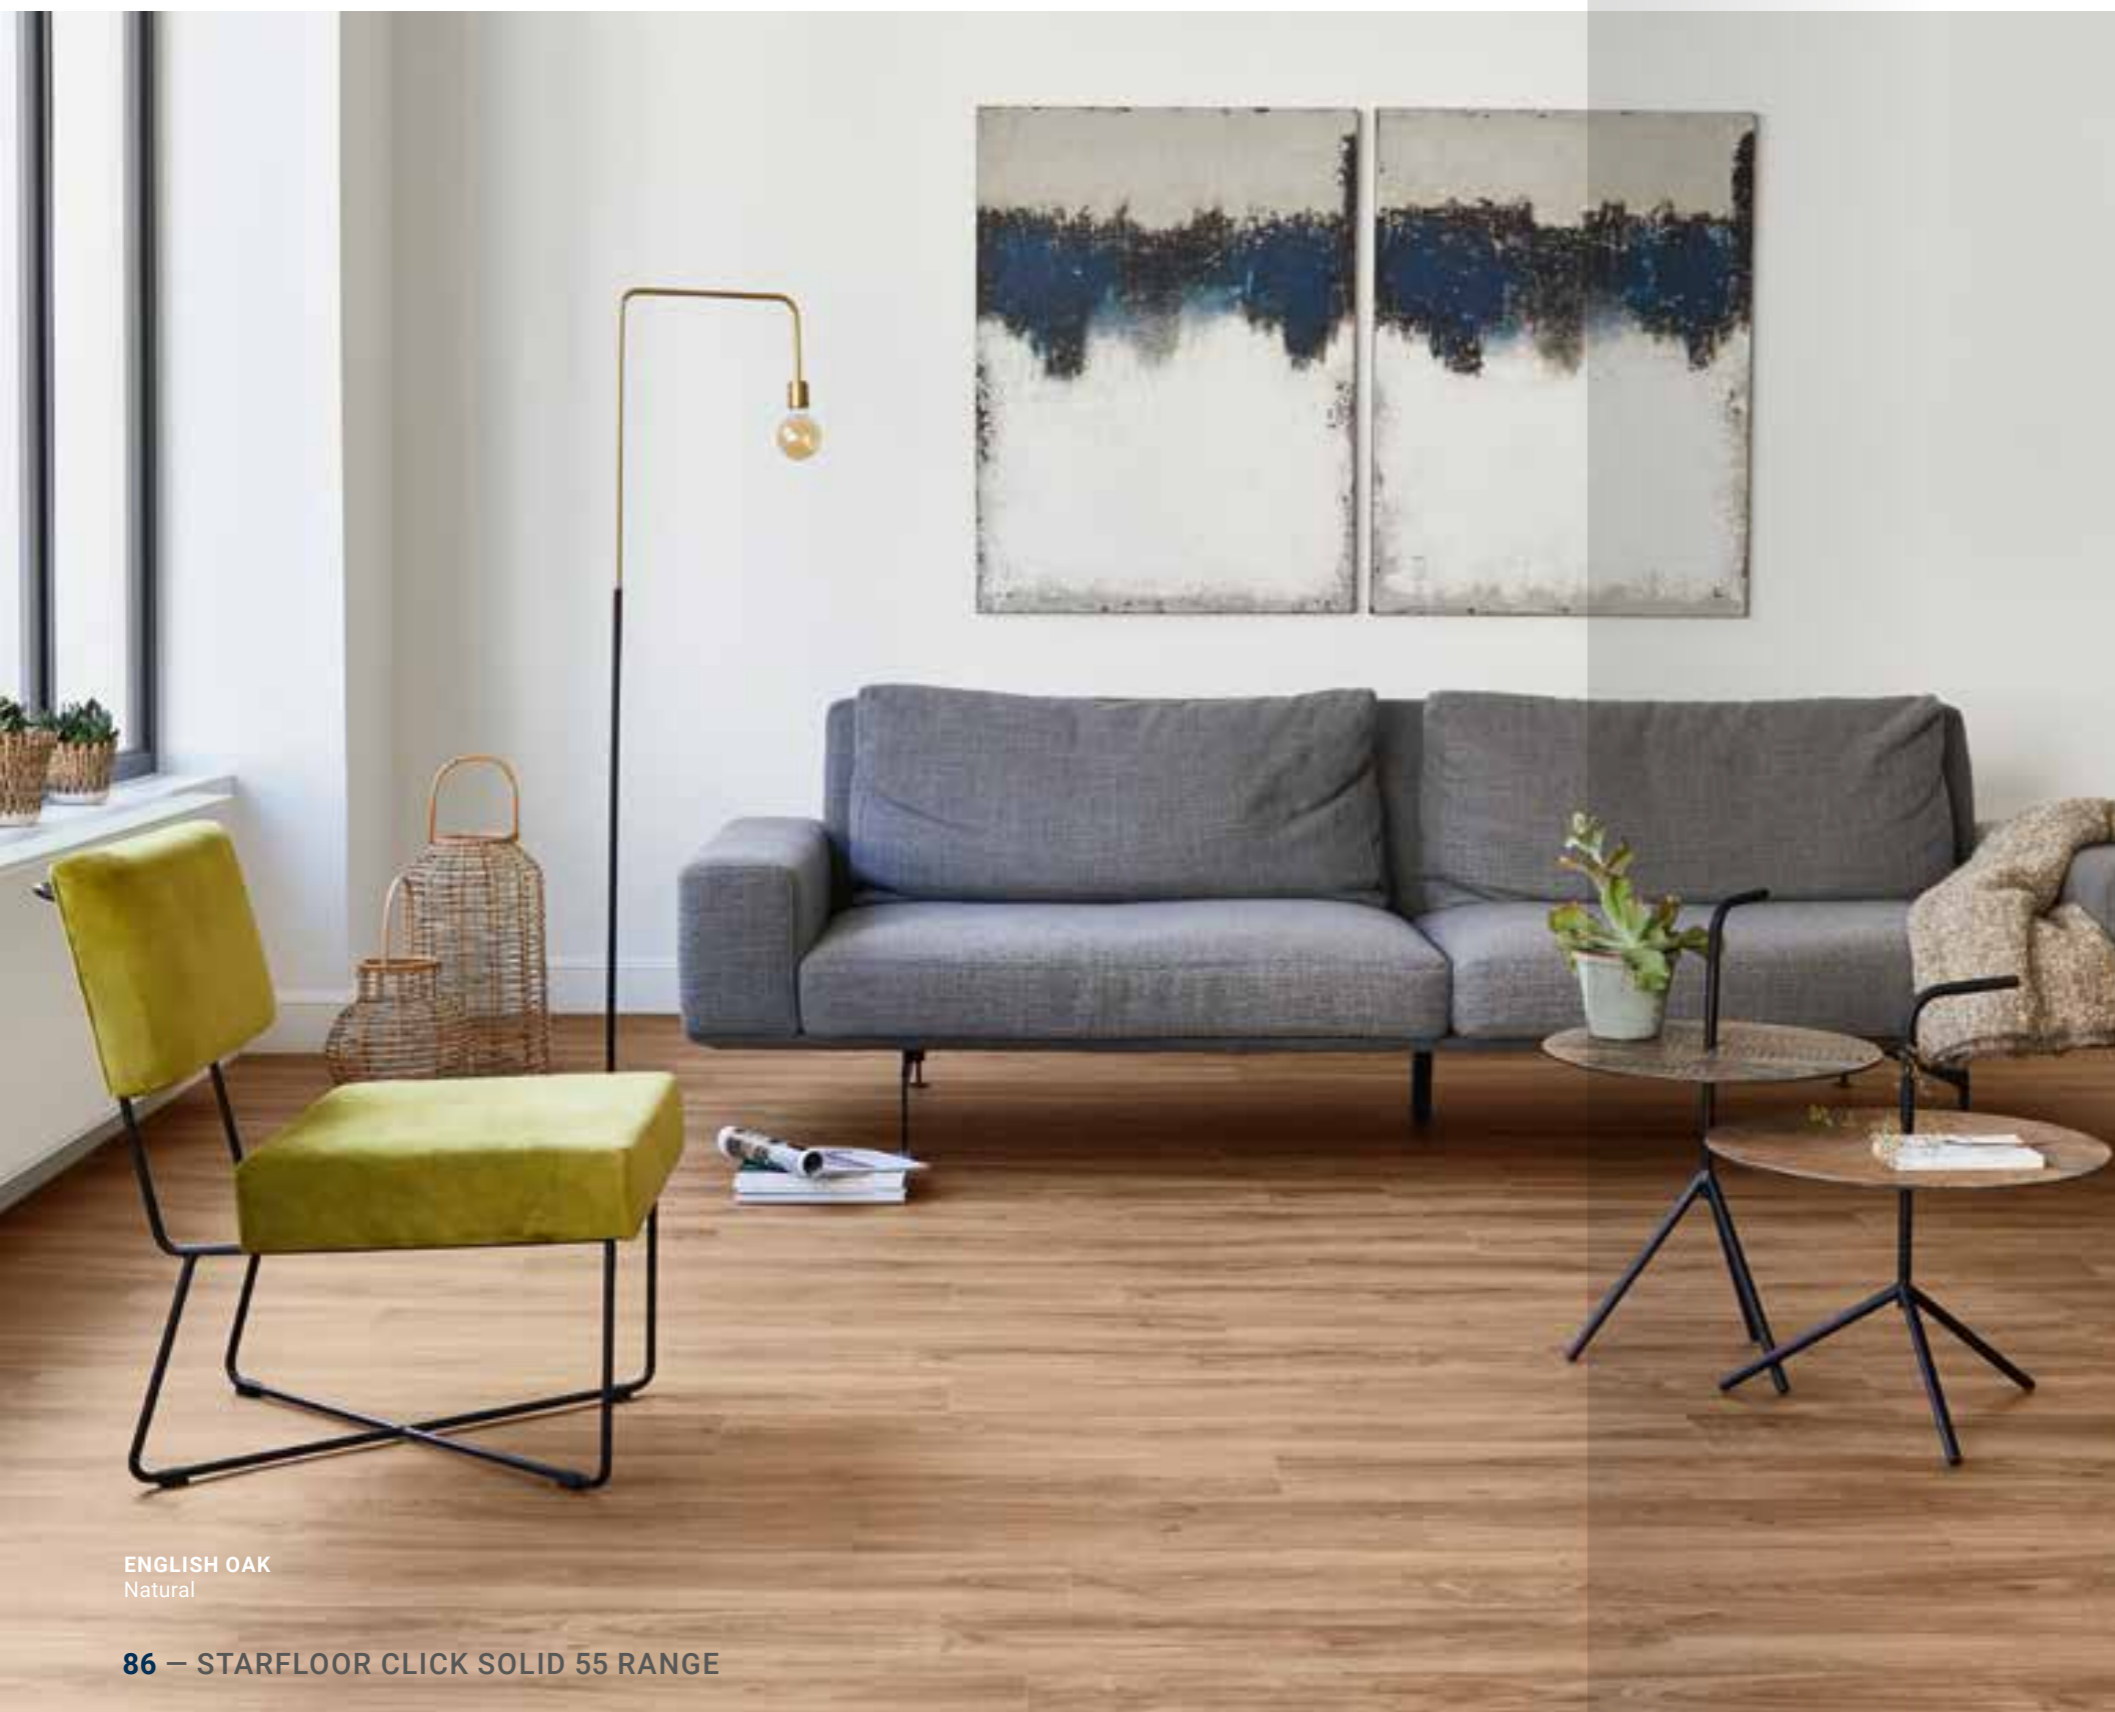

ENGLISH OAK

A noble oak pattern with a rustic touch.

English Oak is working very well with design codes around country living and the simplicity of raw ambiances with added patina.

ENGLISH OAK
Natural

Dimensions:
19,05 x 121,1 cm

No bevel,
0V, with MOQ
of 6 pallets

2 sides beveled
2V, with MOQ
of 6 pallets

4 sides beveled
4V, standard

BEIGE
36021024
Corresponding skirting 26646127