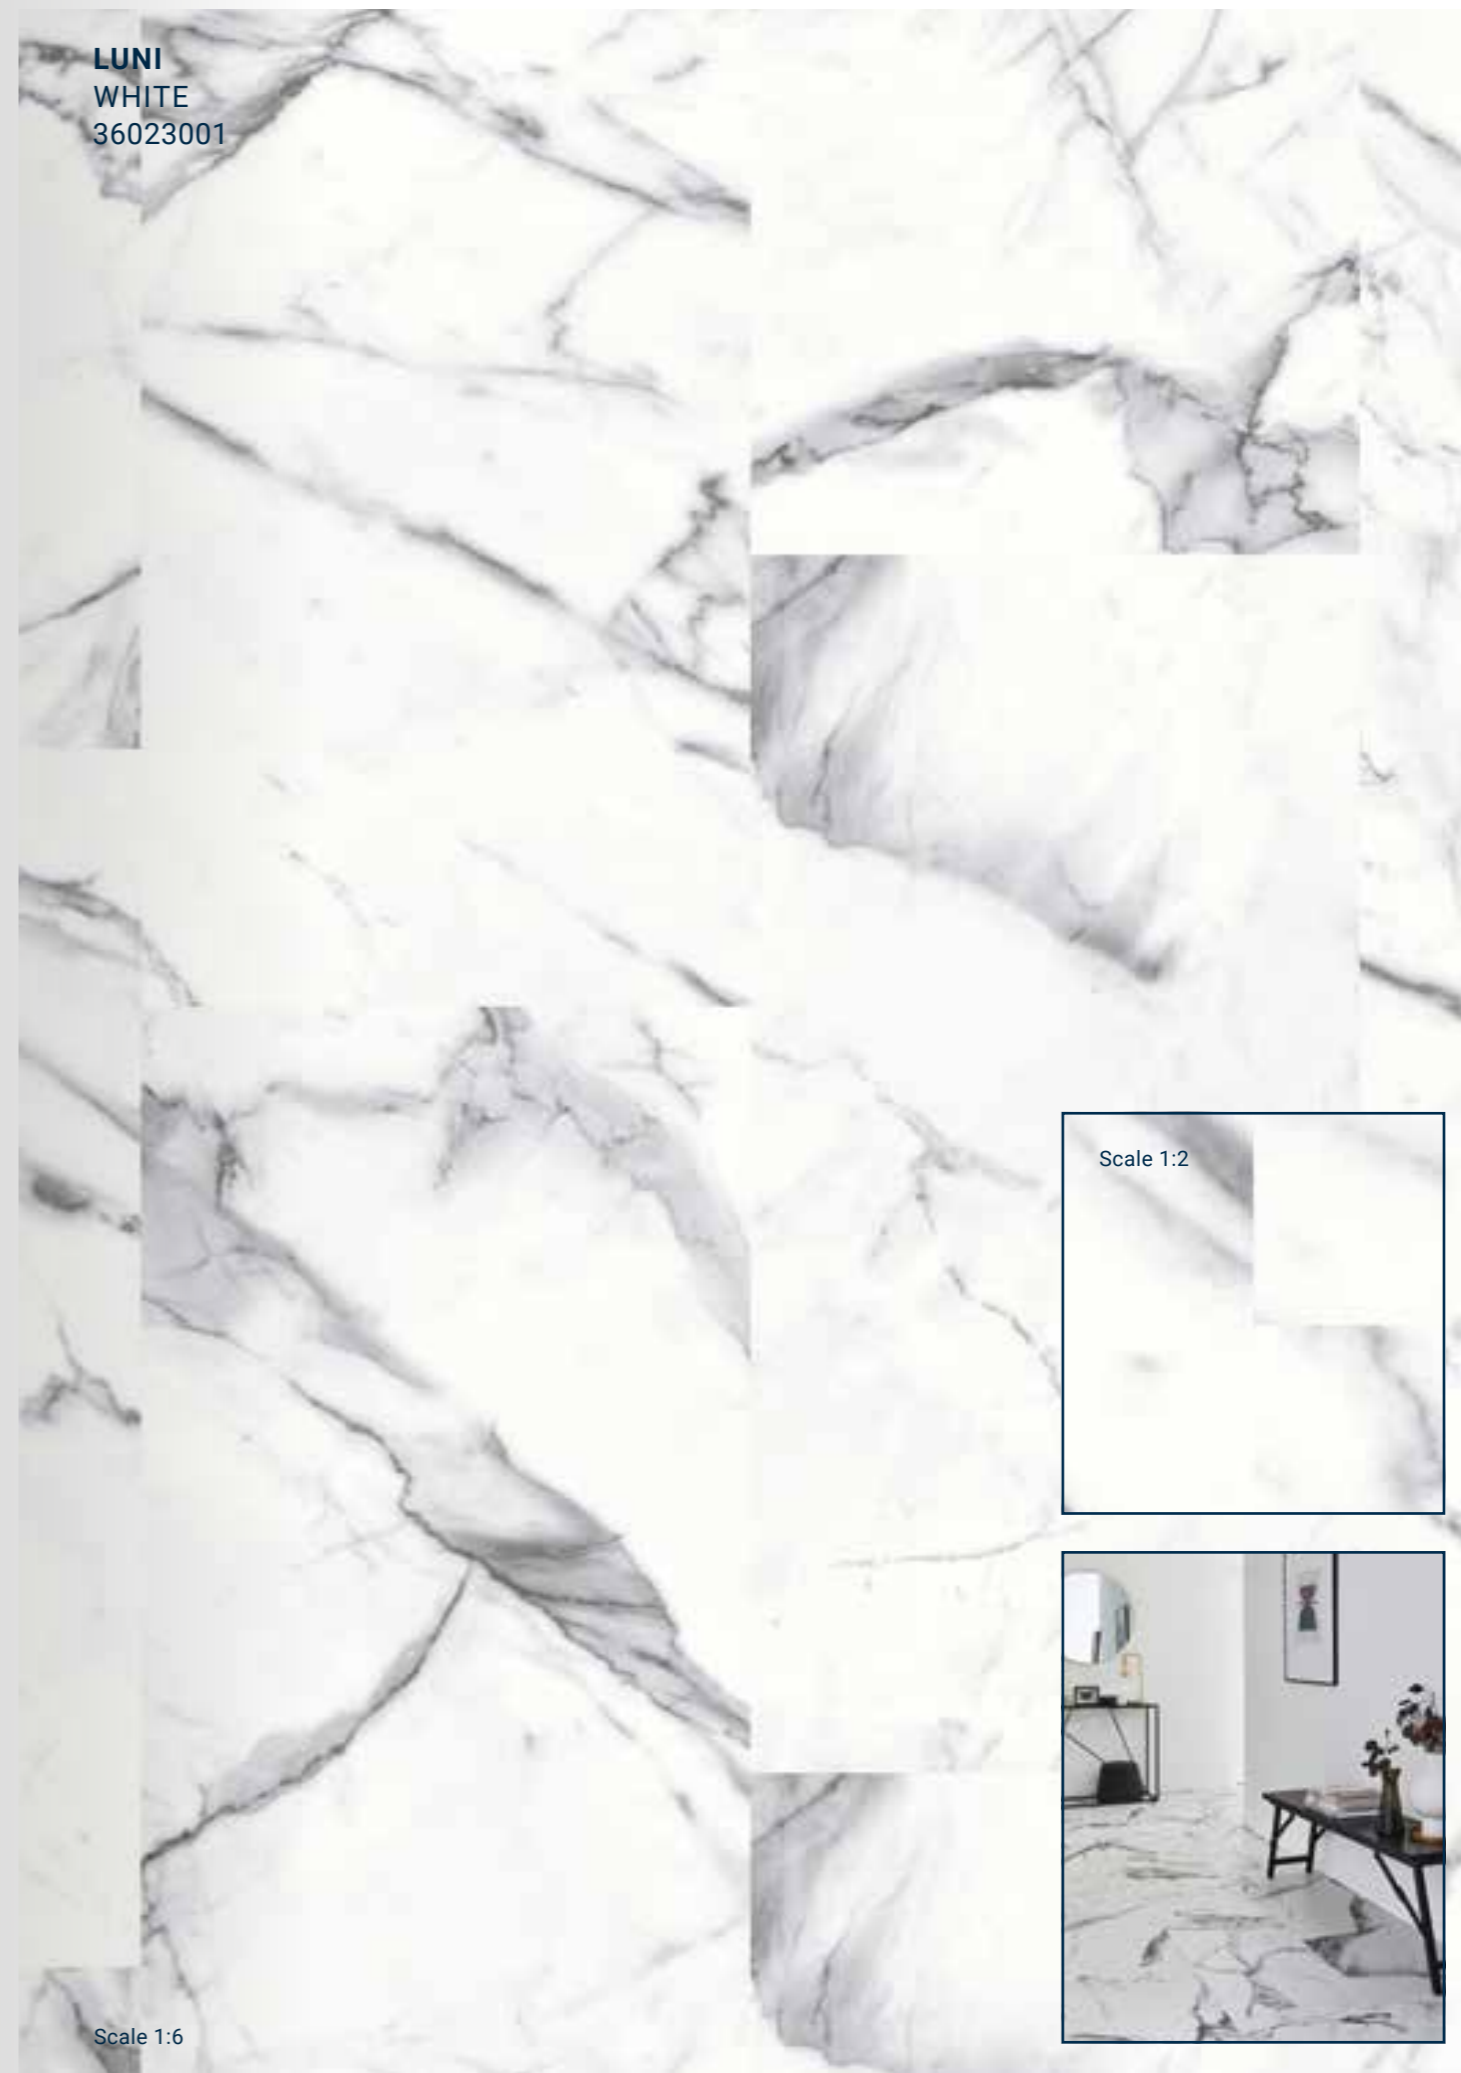

LUNI
WHITE
36023001

Scale 1:2

Scale 1:6