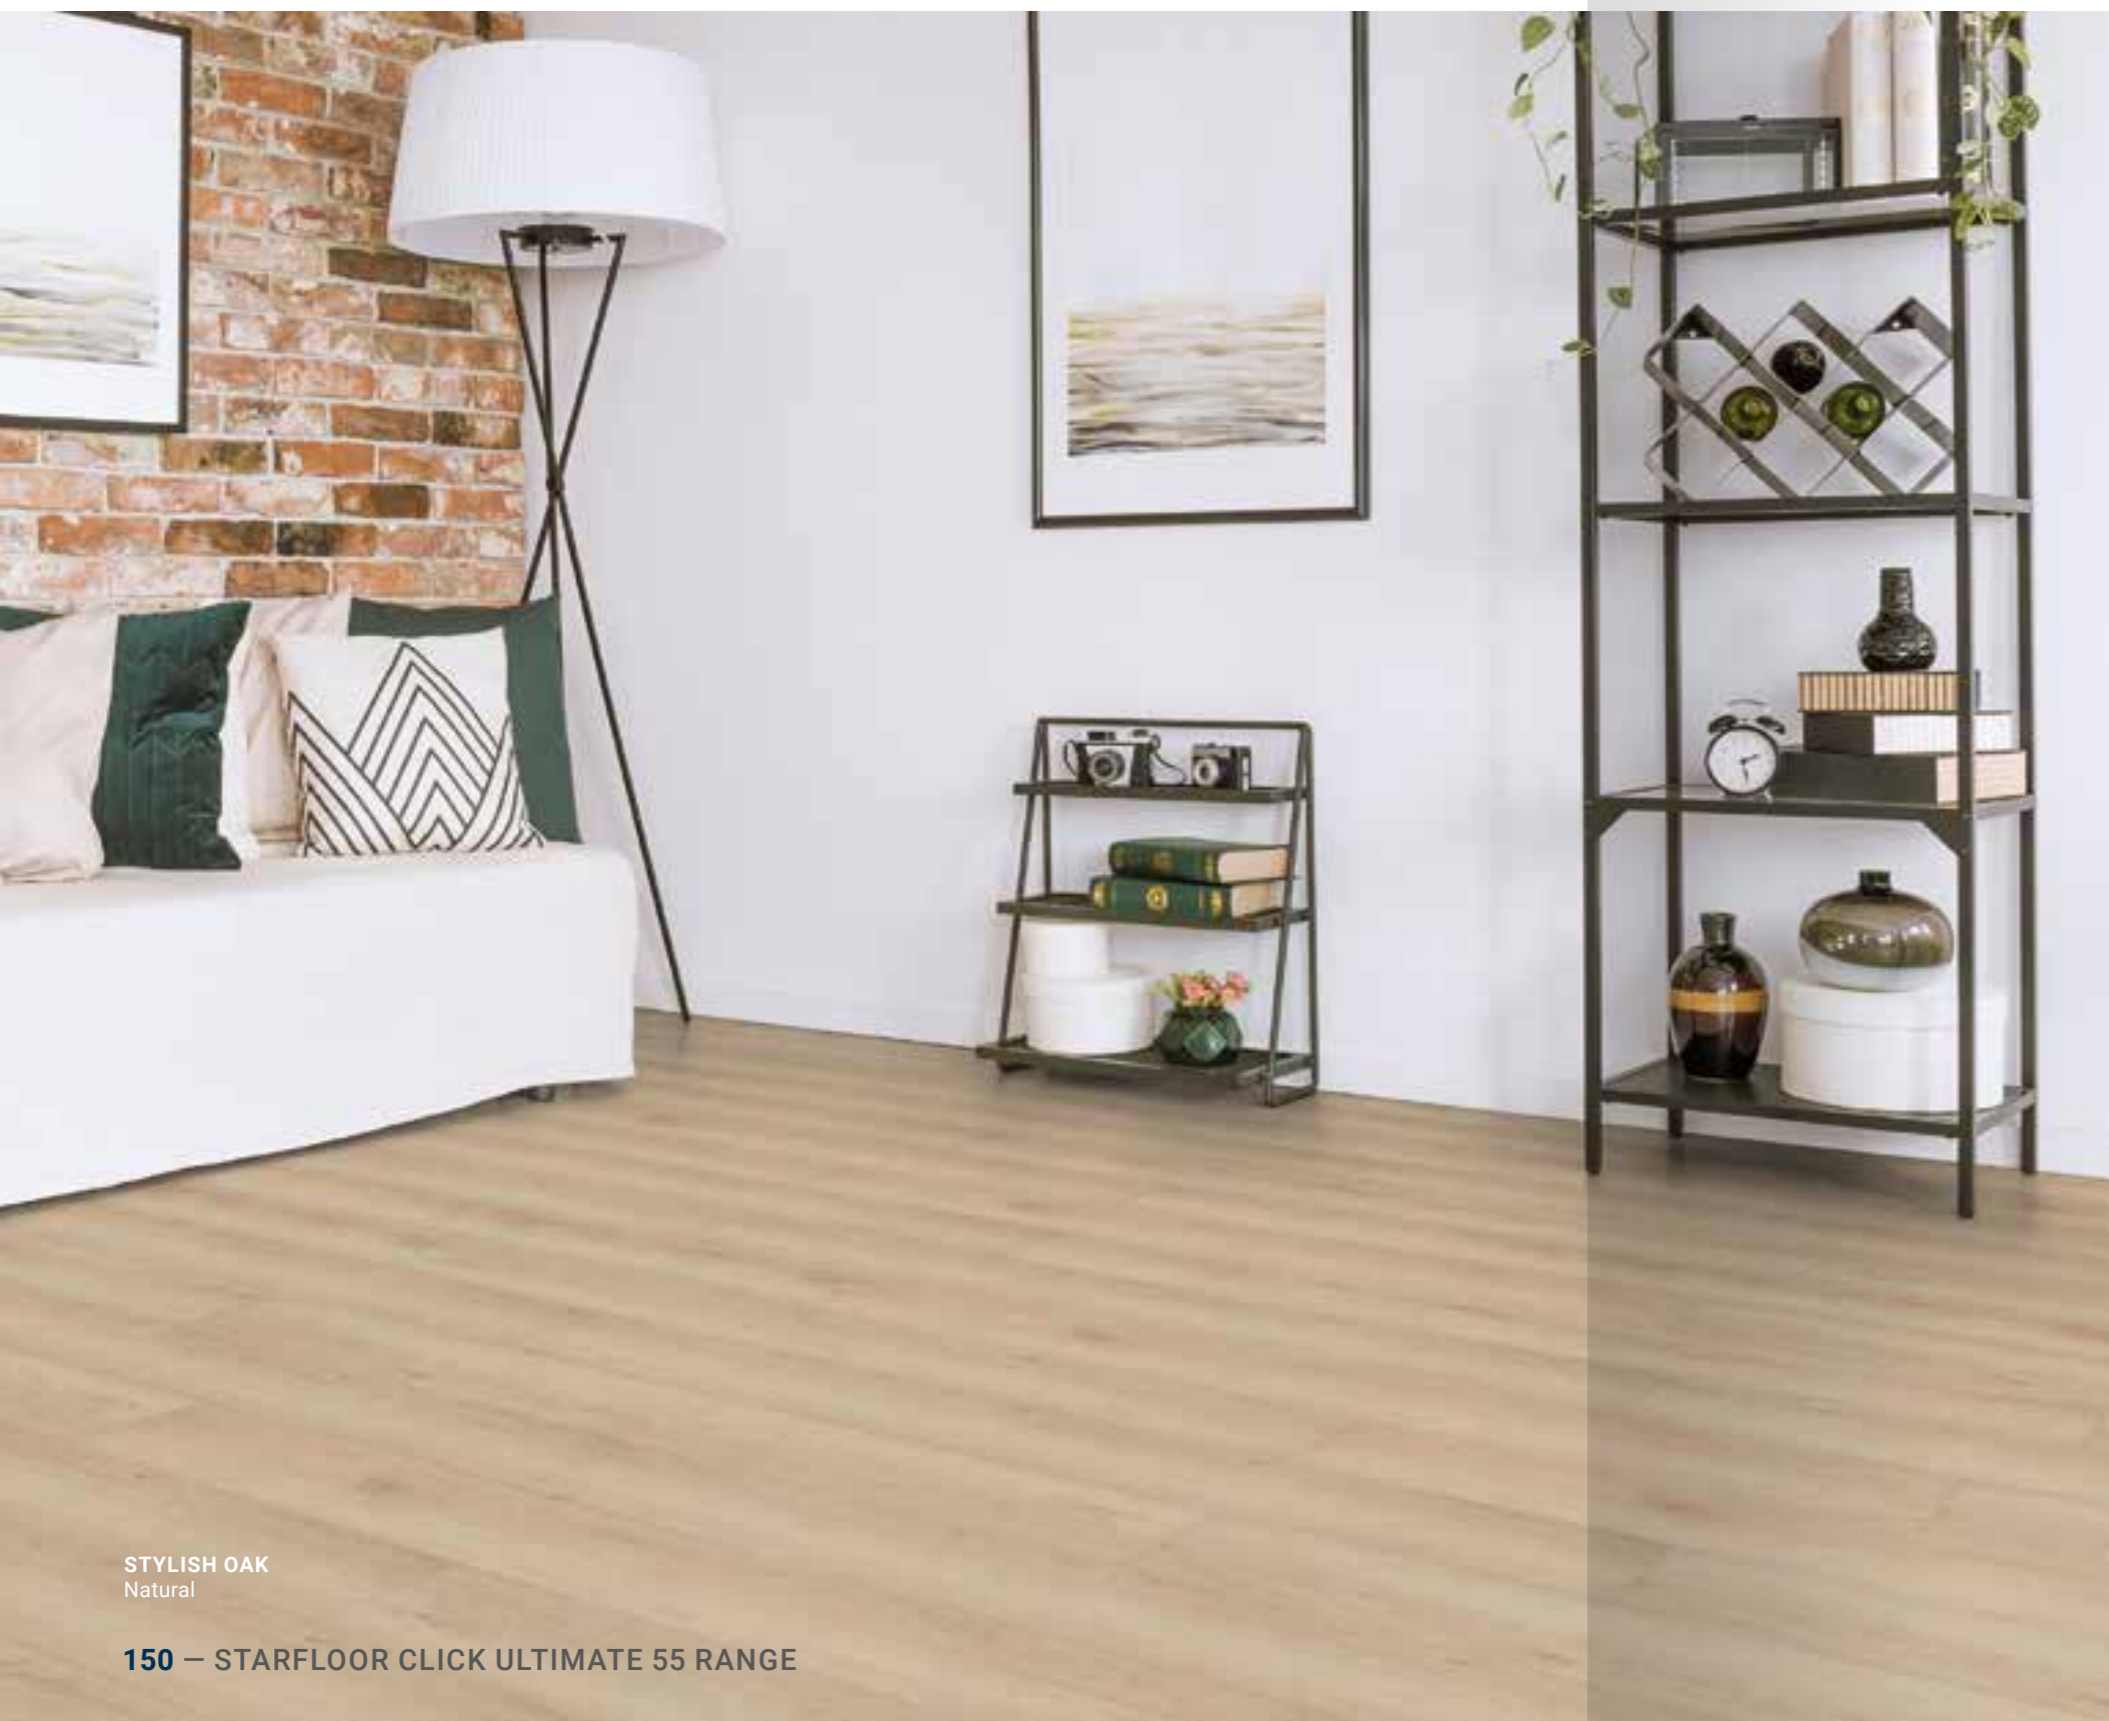

STYLISH OAK

A classic and elegant oak with a natural colour play which will show some linear structures when installed.
This Oak is a perfect companion to go with bold and rich colours.

4 sides beveled
4V, standard

Dimensions:
17,8 x 121,3 cm