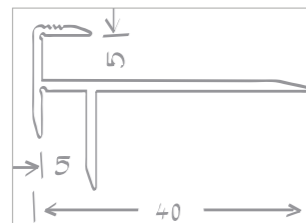

ACCESSORIES FOR STARFLOOR CLICK ULTIMATE COLLECTIONS

STAIRS

HIGH TRAFFIC ALUMINIUM STAIRNOSE