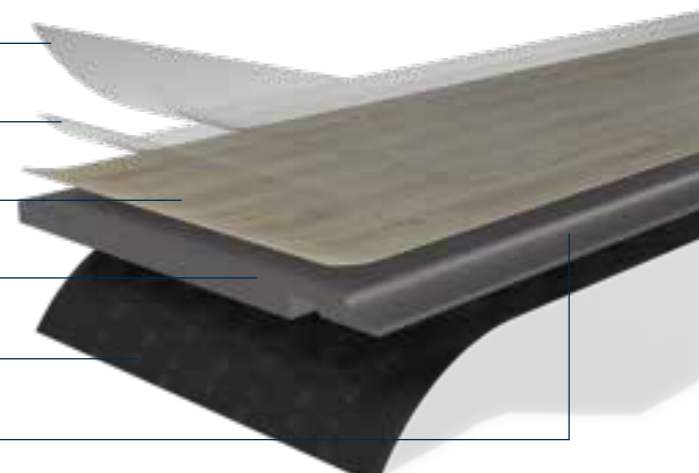

STARFLOOR CLICK ULTIMATE 30 & 55

The ultimate, all-proof flooring, for all circumstances

ULTIMATE RESISTANCE

Starfloor Click Ultimate flooring is made to handle life's daily events, wherever they occur—bedrooms, bathrooms, living rooms.

ULTIMATE INSTALLATION

Starfloor Click Ultimate 30 and 55 can be installed step-by-step, directly over ceramic tiles (with joints up to 6mm wide for Starfloor Click Ultimate 30 and up to 8mm for Starfloor Click Ultimate 55).

Stable and strong thanks to its enhanced and improved Rigid-Core Construction (RCC) technology, which is more advanced than the Stone Plastic Composite (SPC) technology.

No ripple or swell over time, holding its shape and size despite drastic changes in temperature (50°C for Starfloor Click Ultimate 30, 60°C for Starfloor Click Ultimate 55).

Unaffected by water, cold or heat.

Easy and fast installation thanks to the 3L TripleLock Click system - it simply clicks together.

Can cover over small bumps and wrinkles commonly found in older or damaged floors, thanks to its rigid core.

- ① **ULTIMATE PUR SURFACE TREATMENT**
  Stain and scratch resistant
- ② **TRANSPARENT WEAR LAYER**
  Highly durable
- ③ **HIGH DEFINITION DECORATIVE PRINT FILM LAYER**
  Many design possibilities
- ④ **RIGID COMPOSITE CORE (RCC) TECHNOLOGY**
  Dimensional stability
- ⑤ **INTEGRATED ACOUSTIC BACKING**
  Acoustic Insulation
- ⑥ **THE I4F TRIPLE LOCK CLICK SYSTEM**
  Easy click system

ULTIMATE DESIGN

Starfloor Click Ultimate can help you express your creative flair. This range is an easy solution for renovating when you first move in.

ULTIMATE ACOUSTICS

Our innovative, integrated acoustic backing reduces the sound of footsteps. So, as your family walk around without making a sound, you can better concentrate when you work from home.