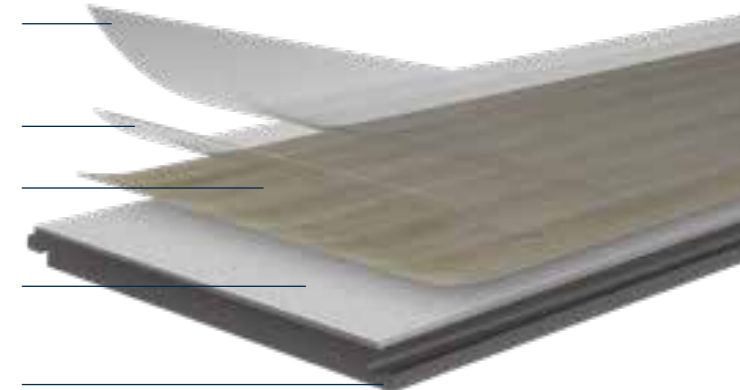

Natural effects and textures that are engraved onto your planks to recreate a natural feel.

Simple and easy angle-to-angle click system that locks perfectly into place.

- ① Reinforced Polyurethane (PUR) Treatment Layer: simple and easy maintenance
- ② Transparent wear layer: high durability
- ③ Printed design layer: many design possibilities
- ④ PVC Core layer: dimensional stability and resistance
- ⑤ Angle-to-angle click system: ease of installation