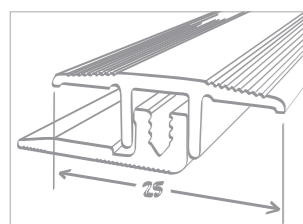

TRANSITION PROFILES

VERY HIGH TRAFFIC ALUMINIUM TRANSITION PROFILE