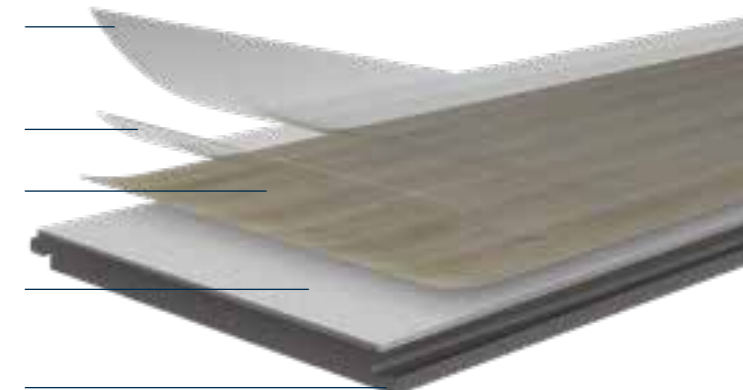

Easy and fast installation thanks to the easy and fast click

Can be installed over ceramics with joints up to $\leq 4\text{mm}$ and 2mm depth.

- ① Reinforced Polyurethane (PUR) Treatment Layer: simple and easy maintenance
- ② Transparent wear layer: high durability
- ③ Printed design layer: many design possibilities
- ④ PVC Core layer: dimensional stability and resistance
- ⑤ Push down click system: ease of installation