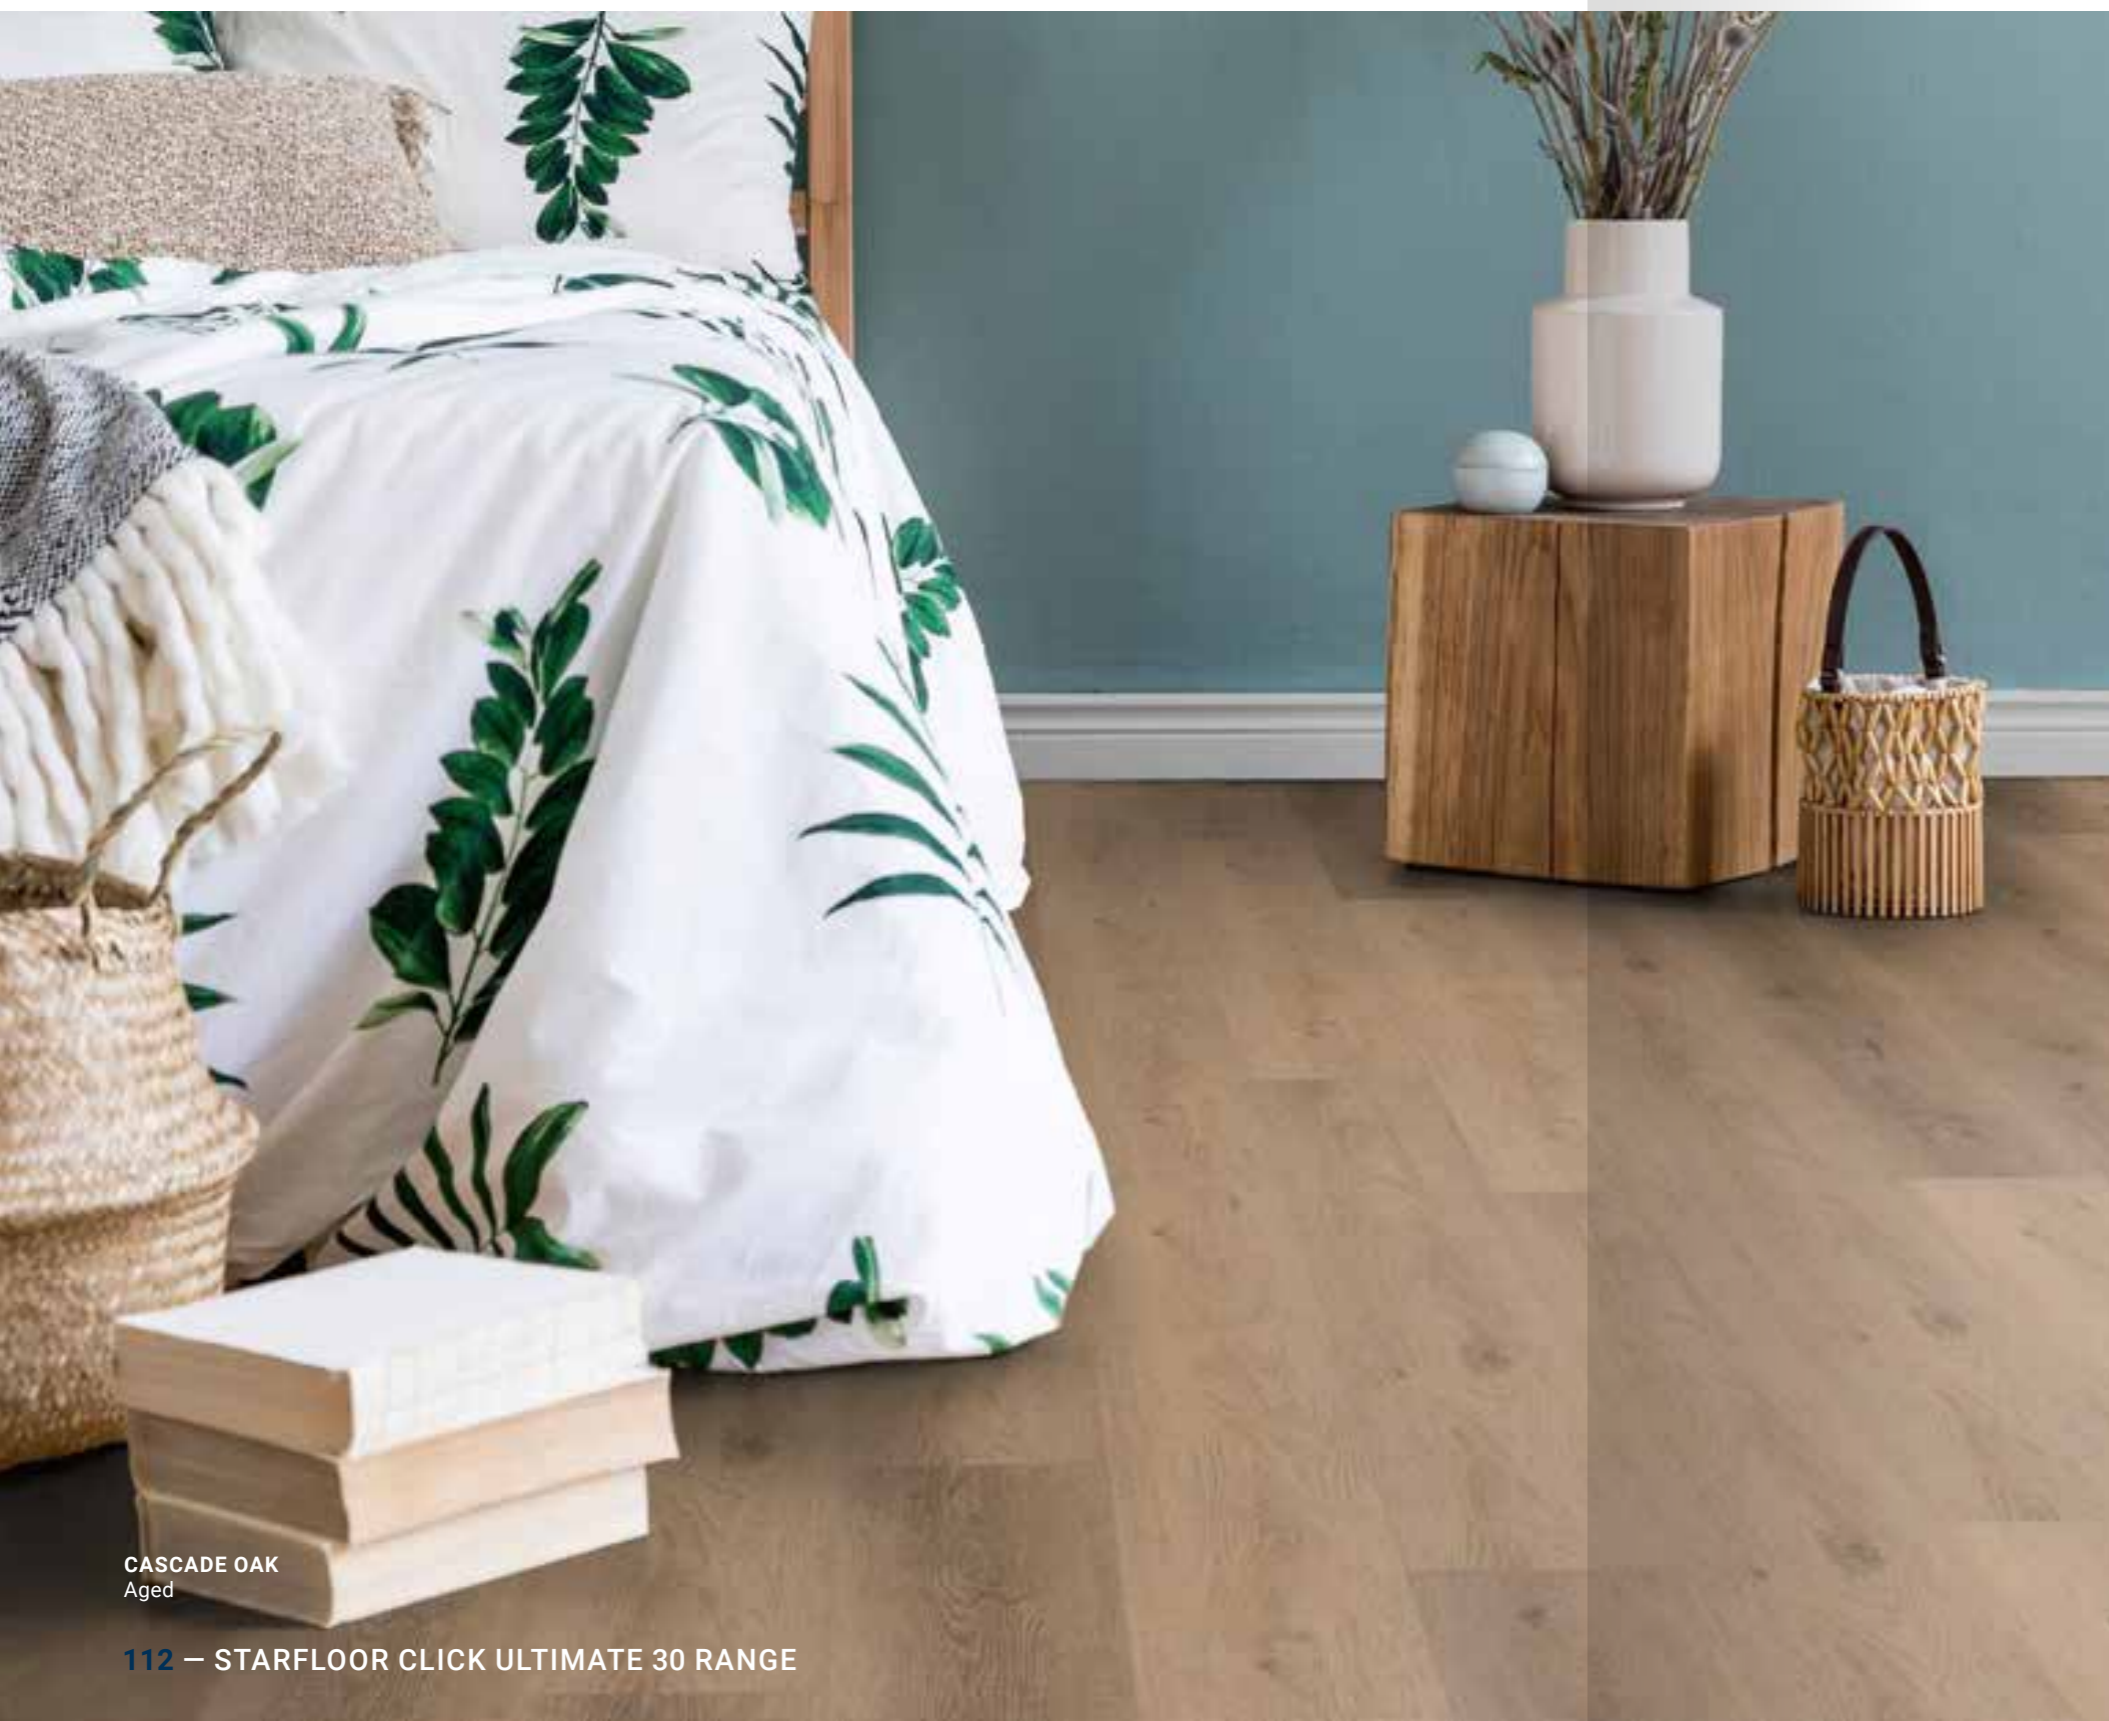

4 sides beveled
4V, standard

Dimensions:
17,8 x 121,3 cm

SMOKED
36005008
Matching skirting 35949008

AGED
36005009
Matching skirting 35949009

SHADED
36005010
Matching skirting 35949010

Cascade Oak decors have been designed with significant tonal variations for a more natural, untouched look. The colours will consequently differ from one plank to another within the same pack.